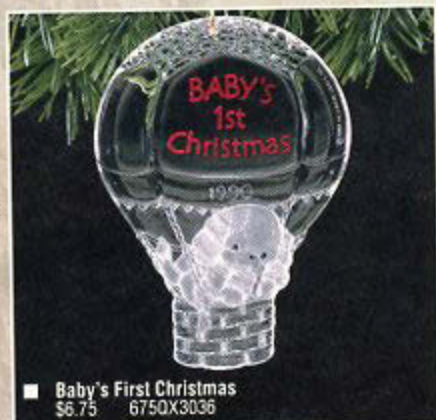

Julia

Michele Pyda Sevcik

Collin

Ed Seale

■ Gentle Dreamers
Sculpted by John Francis
Clips onto branch
\$8.75 8750X4756

■ Mouseboat
Sculpted by Ed Seale
\$7.75 7750X4753

— SPECIAL EDITION —

He looks as if he stepped right off the pages of a Charles Dickens novel. Created from fine porcelain, "Dickens Caroler Bell - Mr. Ashbourne" is the 1990 Special Edition Ornament. Hand painting has captured every detail, from the shirt ruffles to his ruddy cheeks. "Mr. Ashbourne" will be joined by a new Special Edition "Dickens Caroler Bell" next year and in following years.

■ Dickens Caroler Bell - Mr. Ashbourne
\$21.75 21750X5056

SOMEONE SPECIAL

CHILD

T E D D Y
B E A R
Y E A R S

Celebrate that special child's first five Christmases with the Teddy Bear Years collection. Each design is dated.