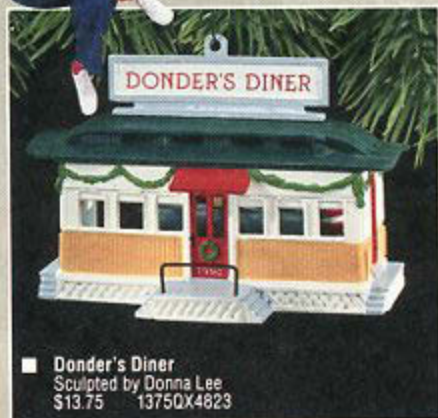

■ **Donder's Diner**
Sculpted by Donna Lee
$13.75 1375QX4823