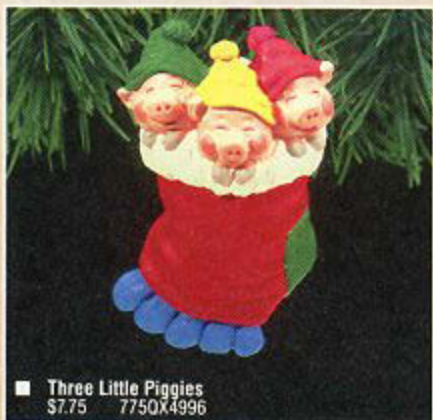

■ **Copy of Cheer**
Has place for signature
\$7.75 7750X4486

■ **Child Care Giver**
\$6.75 6750X3166

NEW ATTRACTIONS

■ S. Claus Taxi
\$11.75 1175QX4686

■ Coyote Carols
\$6.75 875QX4993

■ King Klaus
\$7.75
775QX4106

■ Golf's My Bag
\$7.75 775QX4963

■ **Moxy Christmas**
\$6.75 6750X4933

■ **Pepperoni Mouse**
\$6.75 6750X4973

■ **Santa Schnoz**
\$6.75 6750X4983

■ **Cozy Goose**
\$5.75 5750X4966

■ Two Peas
in a Pod
\$4.75
4750X4926