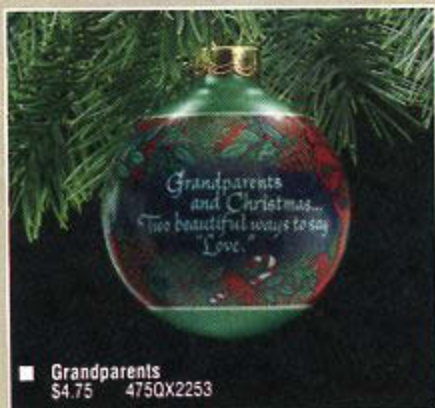

■ **Twenty-Five Years Together**
Faceted Glass
\$9.75 9750X4896

■ **Forty Years Together**
Faceted Glass
\$9.75 9750X4903

■ **Fifty Years Together**
Faceted Glass
\$9.75 9750X4906

FAMILY

FRIENDSHIP

Say "Merry Christmas" to that special someone with a Keepsake Ornament.

■ Friendship Kitten
\$6.75 6750X4143

■ New Home
\$6.75 6750X4343

■ **Across The Miles**
\$6.75 6750X3173

■ **From Our Home to Yours**
\$4.75 4750X2166

■ **Teacher**
Has place for signature
\$7.75 7750X4483