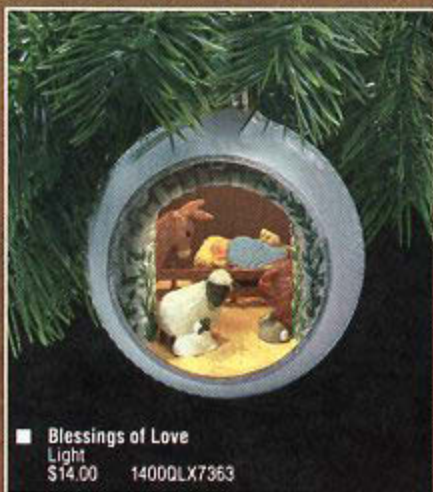

■ **Forest Frolics**

2nd in the Forest Frolics series; Light and Motion
ornament has New On-Off Switch. Bunny swings back
and forth.
\$25.00 25000LX7236

■ **Santa's Ho-Ho-Hoedown**

Light and Motion ornament has New On-Off Switch.
Reindeer couples dance and spin.
\$25.00 25000LX7256

■ **Mrs. Santa's Kitchen**

Light and Motion ornament has New On-Off Switch.
Cookies dance.
\$25.00 25000LX7263

■ **Starlight Angel**
Light
\$14.00 1400DLX7306

■ **The Littlest Angel**
Light; 5th and final in the
Christmas Classics series
\$14.00 1400DLX7303

■ **Blessings of Love**
Light
\$14.00 1400DLX7363

■ **Chris Mouse Wreath**
Light; 6th in the Chris Mouse series
\$10.00 1000DLX7296

■ **Beary Short Nap**
Light
\$10.00 10000LX7326

■ **Elf of the Year**
Light
\$10.00 10000LX7356