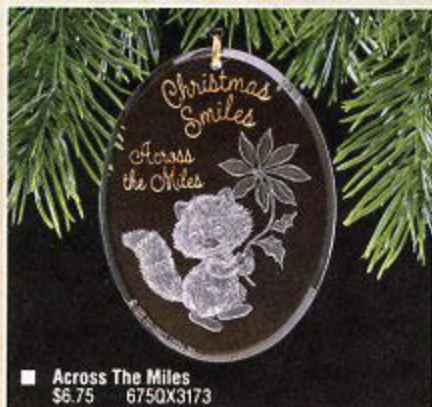

■ **Across The Miles**
$6.75 6750X3173