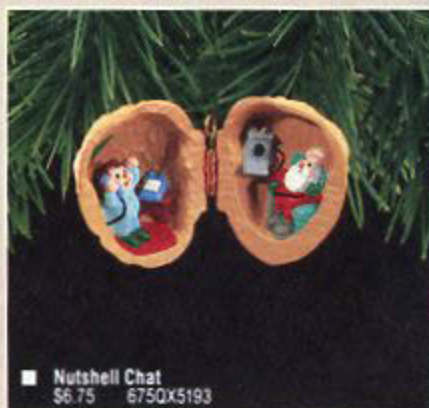

■ Golf's My Bag
\$7.75 775QX4963

■ **Moxy Christmas**
\$6.75 6750X4933

■ **Pepperoni Mouse**
\$6.75 6750X4973

■ **Santa Schnoz**
\$6.75 6750X4983

■ **Cozy Goose**
\$5.75 5750X4966

■ Two Peas
in a Pod
\$4.75
4750X4926

■ Chiming In
Chimes ring
\$9.75
9750X4366

■ Christmas Croc
Crocodile's jaws open when tail
is moved
\$7.75 7750X4373

■ Born to Dance
Bendable figure
\$7.75 7750X5043

■ **Holiday Cardinals**
\$7.75 7750X5243

■ **Christmas Partridge**
\$7.75 7750X5246

■ **Joy Is in the Air**
\$7.75 7750X5503

■ **Happy Voices**
\$6.75 6750X4645

■ **Jolly Dolphin**
\$6.75 6750X4683

■ **Long Winter's Nap**
Clips onto branch
\$6.75 6750X4703