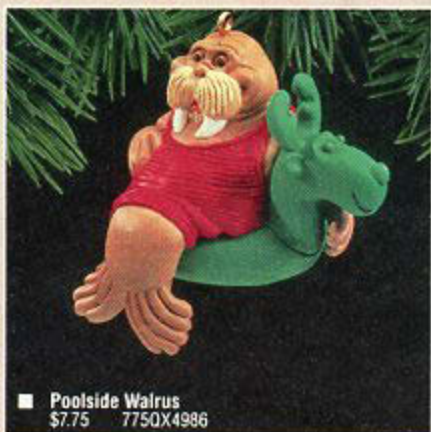

■ **Copy of Cheer**
Has place for signature
\$7.75 7750X4486

■ **Child Care Giver**
\$6.75 6750X3166

NEW ATTRACTIONS

■ S. Claus Taxi
\$11.75 1175QX4686

■ Coyote Carols
\$6.75 875QX4993

■ King Klaus
\$7.75
775QX4106

■ Golf's My Bag
\$7.75 775QX4963

■ **Moxy Christmas**
\$6.75 6750X4933

■ **Pepperoni Mouse**
\$6.75 6750X4973

■ **Santa Schnoz**
\$6.75 6750X4983

■ **Cozy Goose**
\$5.75 5750X4966

■ Two Peas
in a Pod
\$4.75
4750X4926