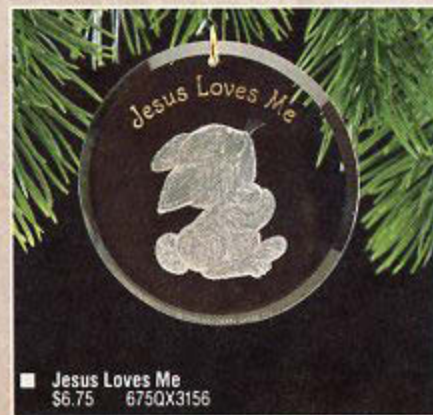

Julia

Michele Pyda Sevcik

Collin

Ed Seale

■ Gentle Dreamers
Sculpted by John Francis
Clips onto branch
\$8.75 8750X4756

■ Mouseboat
Sculpted by Ed Seale
\$7.75 7750X4753

— SPECIAL EDITION —

He looks as if he stepped right off the pages of a Charles Dickens novel. Created from fine porcelain, "Dickens Caroler Bell - Mr. Ashbourne" is the 1990 Special Edition Ornament. Hand painting has captured every detail, from the shirt ruffles to his ruddy cheeks. "Mr. Ashbourne" will be joined by a new Special Edition "Dickens Caroler Bell" next year and in following years.

■ Dickens Caroler Bell - Mr. Ashbourne
\$21.75 21750X5056

SOMEONE SPECIAL

CHILD

T E D D Y
B E A R
Y E A R S

Celebrate that special child's first five Christmases with the Teddy Bear Years collection. Each design is dated.

LOVE

■ Sweetheart
\$11.75 1175QX4893

■ Our First Christmas Together
\$9.75 975QX4863

■ **Five Years Together**
\$4.75 4750X2103
"5 Years Together Christmas 1990
Love makes you Happy!"

■ **Ten Years Together**
\$4.75 4750X2153