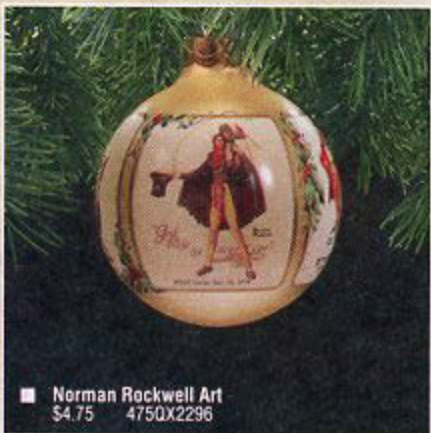

■ **Christmas Partridge**
\$7.75 7750X5246

■ **Joy Is in the Air**
\$7.75 7750X5503

■ **Happy Voices**
\$6.75 6750X4645

■ **Jolly Dolphin**
\$6.75 6750X4683

■ **Long Winter's Nap**
Clips onto branch
\$6.75 6750X4703

■ **Polar Jogger**
\$5.75 5750X4666

■ **Garfield**
\$4.75 4750X2303

■ **PEANUTS®**
\$4.75 4750X2233

■ **Norman Rockwell Art**
\$4.75 4750X2296

ACCESSORIES

■ **Medium Mailer**
For acrylic, cameo
and medium to small
handcrafted ornaments.
\$0.75 750X3544